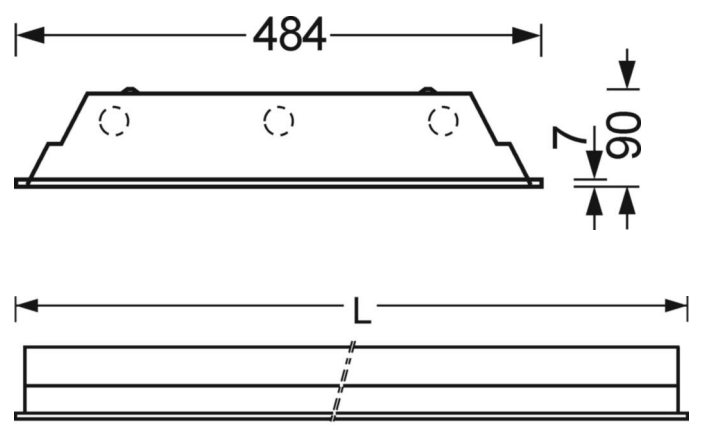

Sports hall luminaires - White louvre - direct wide distribution

Sheet steel housing with uniformly wide all-round edge and 7 mm raised edges for concealed symmetrical rail constructions and cut-out ceilings; Housing colour traffic white RAL 9016; Direct wide-beam light distribution using sheet steel metal louvre with stable, smooth cross blades; painted white similar to RAL 9016; with V reflector, can be folded down on one side; ball-proof. Louvre fastening is via spring-loaded ball-proof catches that can only be opened with tools; Electrical connection via 5-pole connection terminal with plug-in contacts.; With changeover converter for emergency lighting operation on request. Wiring in two-group series; grouping of the LED units 1 x inner / 2x outer;. Mounting bracket BBT for concealed symmetrical rail constructions or recessed ceiling, order separately.

MECHANICS

Housing colour	traffic white RAL 9016
Dimensions (LxWxH/DxH)	1548mm x 484mm x 90mm
Depth	83mm
Ceiling system	concealed symmetrical rail construction [VS], cut-out ceilings [AD]
Ceiling cut-out (LxW/D)	1535mm x 470mm
Installation depth	250mm [AD]; 250mm [VS]
Weight (net)	19.1kg
Type of installation	Ceiling installation individual mounting

DEEP-LINK

<https://www.regiolux.de/en/article/78130034100>

Reference	LED 14600lm 840
ηLB	100 %
Φ ↓/↑	100 % / 0 %
UGR lat./long.	19.2 / 19.5

Dimensions

L	1548 mm	Length
B	484 mm	Width
H	90 mm	Height
T	83 mm	Depth
DA(L)	1535 mm	Cutting dimension length
DA(B)	470 mm	Cutting dimension width
Et(AD)	250 mm	Ceiling distance minimum (cut-out ceiling)
Et(VS)	250 mm	Ceiling distance minimum (concealed symmetrical)
MLVS	1550 mm	Module dimension length (concealed symmetrical)
MBVS	484.5 mm	Module dimension width (concealed symmetrical)
