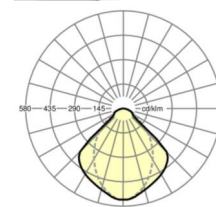

LIGHTING TECHNOLOGY

Placement	LED, Colour rendering/Light colour CRI ≥ 80 / 4000K
Colour tolerance (MacAdam)	3SDCM
Photobiological safety (Luminaire)	RG1
Nominal luminous flux	14579lm
LED service life	50000h L80/B10 (Tq 25°C)
Luminaire luminous efficiency	128lm/W
Beam angle	(C0) / 75 ° (C90)
UGR lat./long.	19.2 / 19.5

MECHANICS

Housing colour	traffic white RAL 9016
Dimensions (LxWxH/DxH)	1548mm x 484mm x 90mm
Depth	83mm
Ceiling system	concealed symmetrical rail construction [VS], cut-out ceilings [AD]
Ceiling cut-out (LxW/D)	1535mm x 470mm
Installation depth	250mm [AD]; 250mm [VS]
Weight (net)	19.1kg
Type of installation	Ceiling installation individual mounting

DEEP-LINK

<https://www.regiolux.de/en/article/78130034100>

Reference	LED 14600lm 840
ηLB	100 %
Φ ↓/↑	100 % / 0 %
UGR lat./long.	19.2 / 19.5

Dimensions

L	1548 mm	Length
B	484 mm	Width
H	90 mm	Height
T	83 mm	Depth
DA(L)	1535 mm	Cutting dimension length
DA(B)	470 mm	Cutting dimension width
Et(AD)	250 mm	Ceiling distance minimum (cut-out ceiling)
Et(VS)	250 mm	Ceiling distance minimum (concealed symmetrical)
MLVS	1550 mm	Module dimension length (concealed symmetrical)
MBVS	484.5 mm	Module dimension width (concealed symmetrical)
